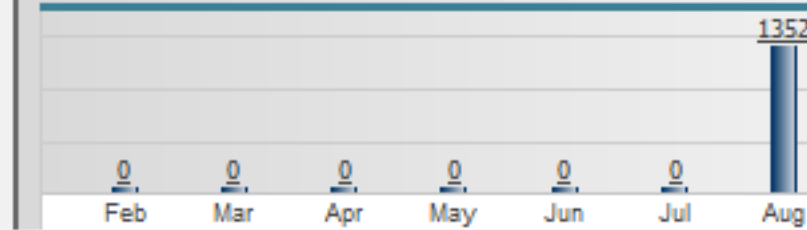

Poll Report

How many firefighters normally staff a hoseline at a dwelling fire in your district?

[Visit poll page to vote >](#)

Poll created by on 27-Jul-2012

Poll Results

Share Report

Embed Link

<http://micropoll.com/t/LE4xxZN6DE>

[Post to Facebook](#)

[Tweet](#)

Daily Voting Trend

Monthly Voting Trend

[Comment using...](#)

 Facebook social plugin

Votes by Location

Embed : `<object width="700" height="400" ><param name="movie" va`