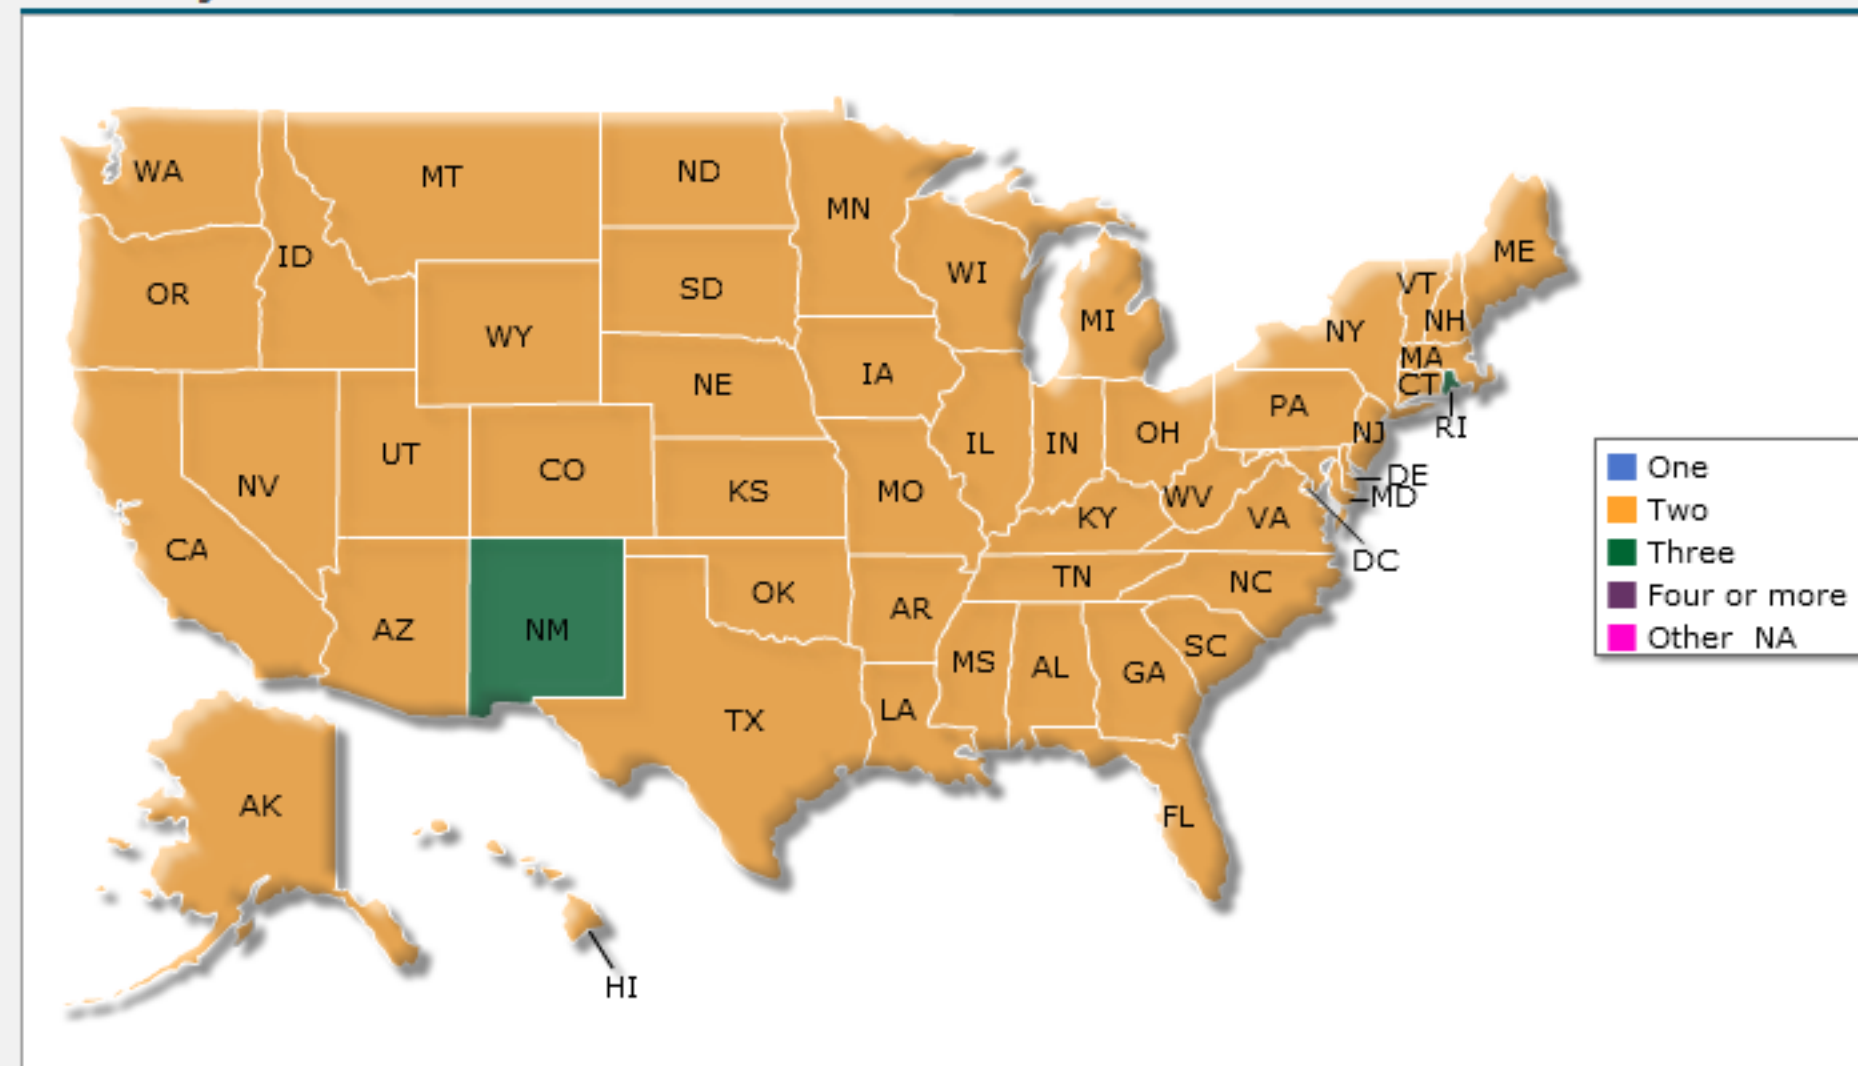

[Post to Facebook](#)

[Tweet](#)

Daily Voting Trend

Monthly Voting Trend

[Comment using...](#)

 Facebook social plugin

Votes by Location

Embed : `<object width="700" height="400" ><param name="movie" va`