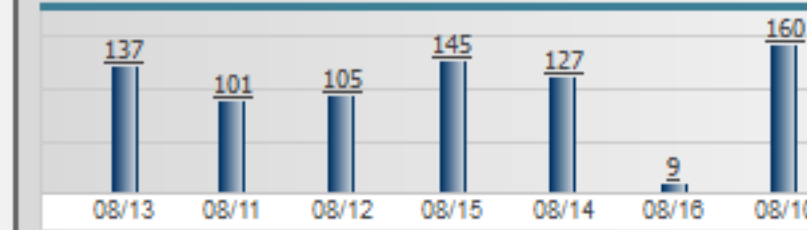

Poll Report

How many firefighters normally staff a hoseline at a dwelling fire in your district?

[Visit poll page to vote >](#)

Poll created by on 27-Jul-2012

Poll Results

Share Report

Embed Link

<http://micropoll.com/t/LE4xxZN6DE>

[Post to Facebook](#)

[Tweet](#)

Daily Voting Trend

Monthly Voting Trend

[Comment using...](#)

 Facebook social plugin

Votes by Location

Embed : `<object width="700" height="400" ><param name="movie" va`