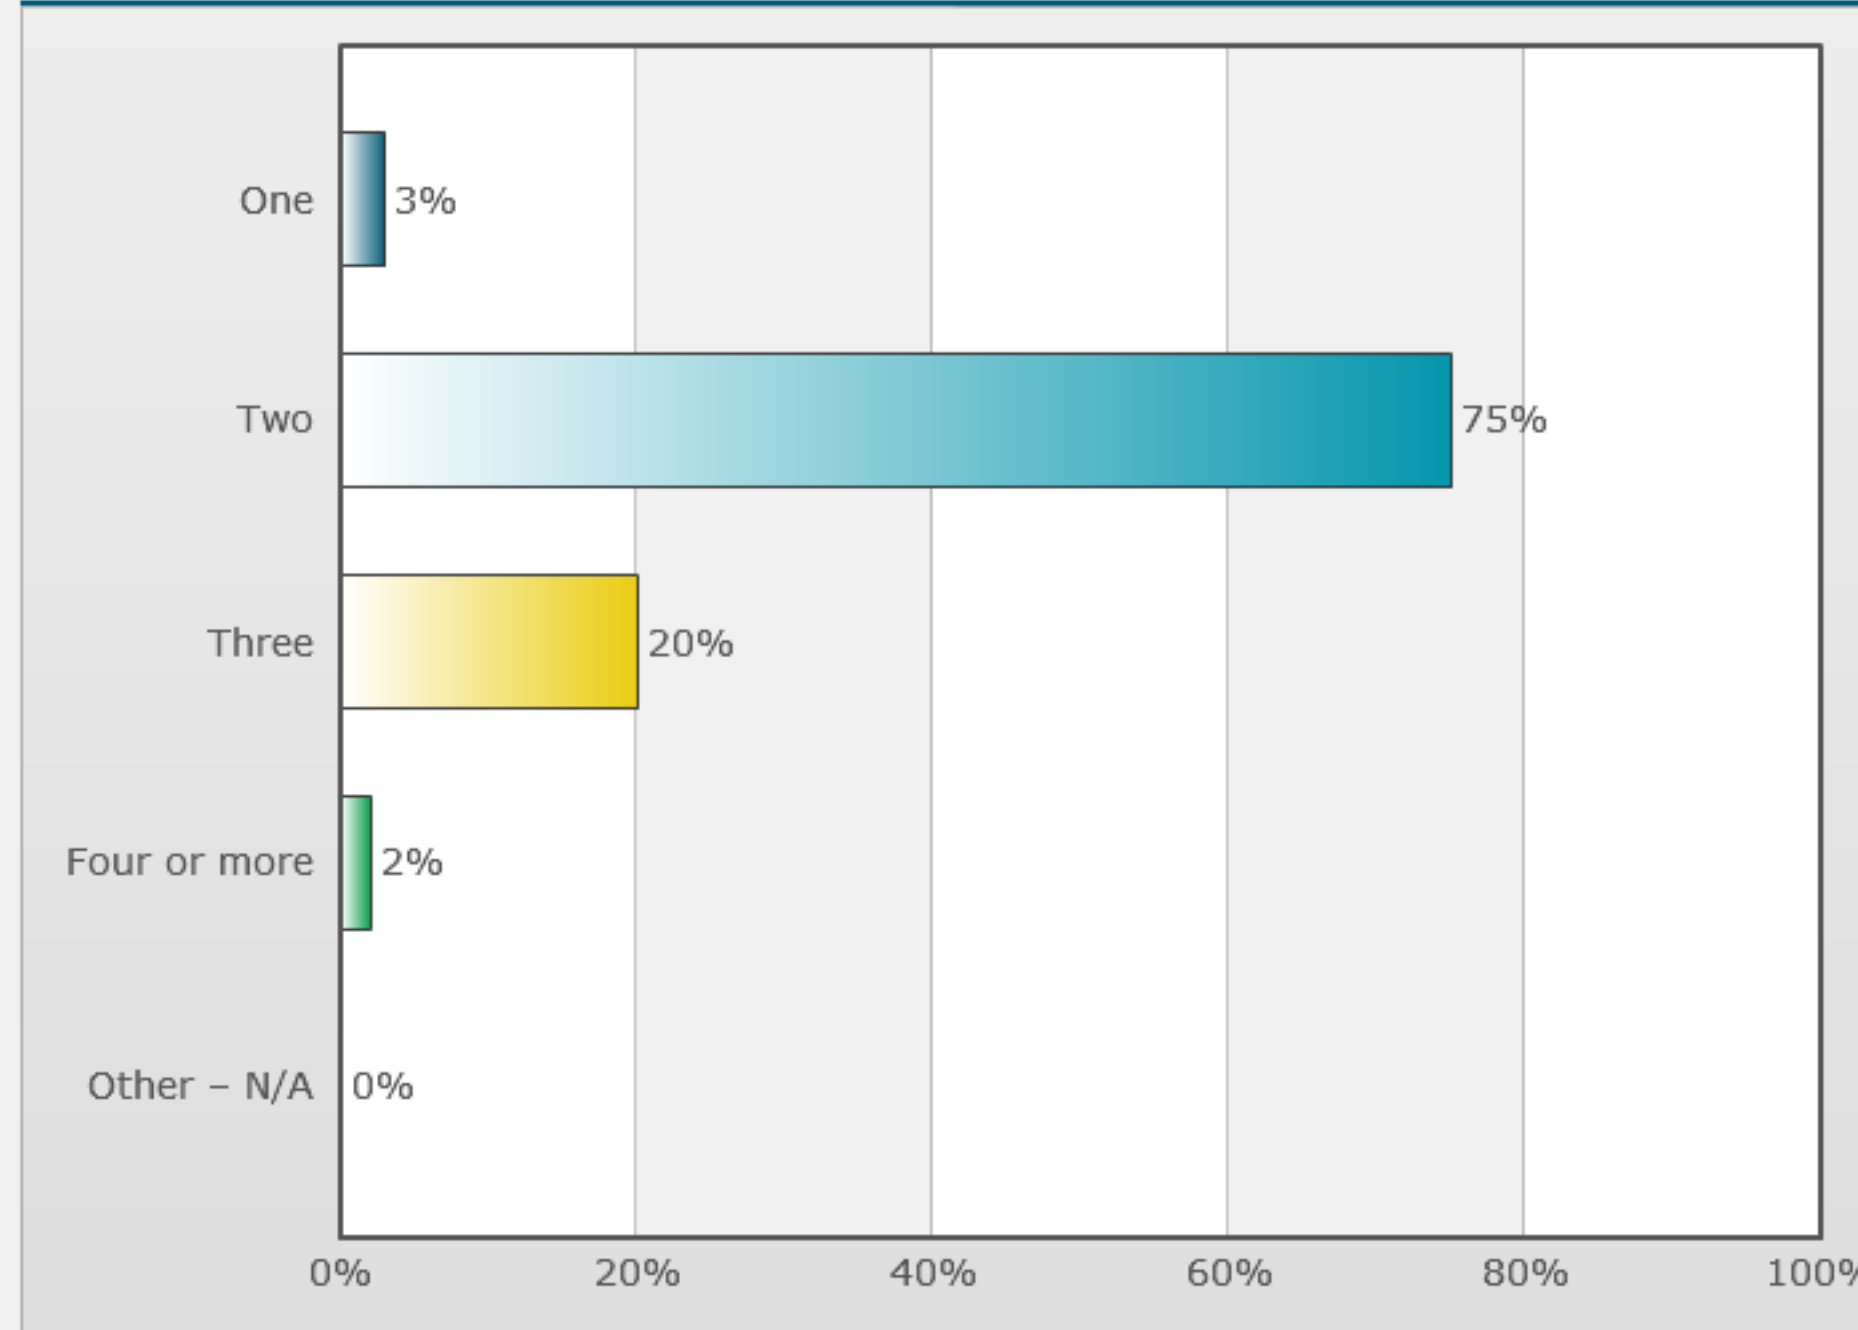

Poll Report

How many firefighters normally staff a hoseline at a dwelling fire in your district?

[Visit poll page to vote >](#)

Poll created by on 27-Jul-2012

Poll Results

Share Report

Embed Link

<http://micropoll.com/t/LE4xxZN6DE>

[Post to Facebook](#)

[Tweet](#)

Daily Voting Trend

Monthly Voting Trend

[Comment using...](#)

 Facebook social plugin

Votes by Location

Embed : `<object width="700" height="400" ><param name="movie" va`